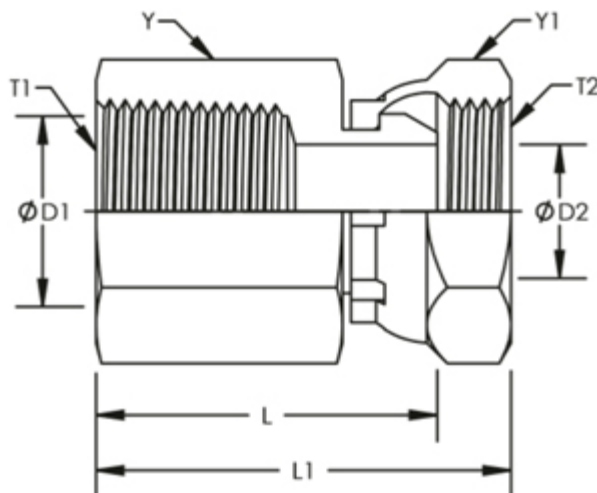

Check the items you wish to purchase, then click

ADD TO CART

Features

Material: High pressure carbon steel with zinc trivalent anti-corrosion coating National Pipe Straight Mechanical NPSM mates with NPTF pipe fittings and adapters. Female NPSM fittings have a straight thread and 30° seat which creates a metal to metal connection in hydraulic applications

Product Details

Pressure:

NPT PRESSURE RATINGS, ANSI/ASME B 31.3					
SIZE	NPT	MALE		FEMALE	
DESIGNATOR	SIZE	PSIG	BAR	PSIG	BAR
1	1/16	11000	757	6700	461
2	1/8	10000	689	6500	447
4	1/4	8000	551	6600	454
6	3/8	7800	537	5300	365
8	1/2	7700	530	4900	337
12	3/4	7300	502	4600	316
16	1	5300	365	4400	303
20	1 1/4	6000	413	5000	344
24	1 1/2	5000	344	4600	316
32	2	3900	268	3900	268

Dimensional Drawings:

Product ID	Y HEX	Y1 HEX	T1	D1	T2	D2	L	L1
SS-1405-02-02	0.563	0.563	1/8-27	0.332	1/8-27	0.15	0.88	1.02
SS-1405-02-04	0.688	0.688	1/8-27	0.332	1/4-18	0.22	1.1	1.29
SS-1405-04-04	0.688	0.688	1/4-18	0.438	1/4-18	0.22	1.23	1.42
SS-1405-04-06	0.688	0.875	1/4-18	0.438	3/8-18	0.34	1.27	1.48